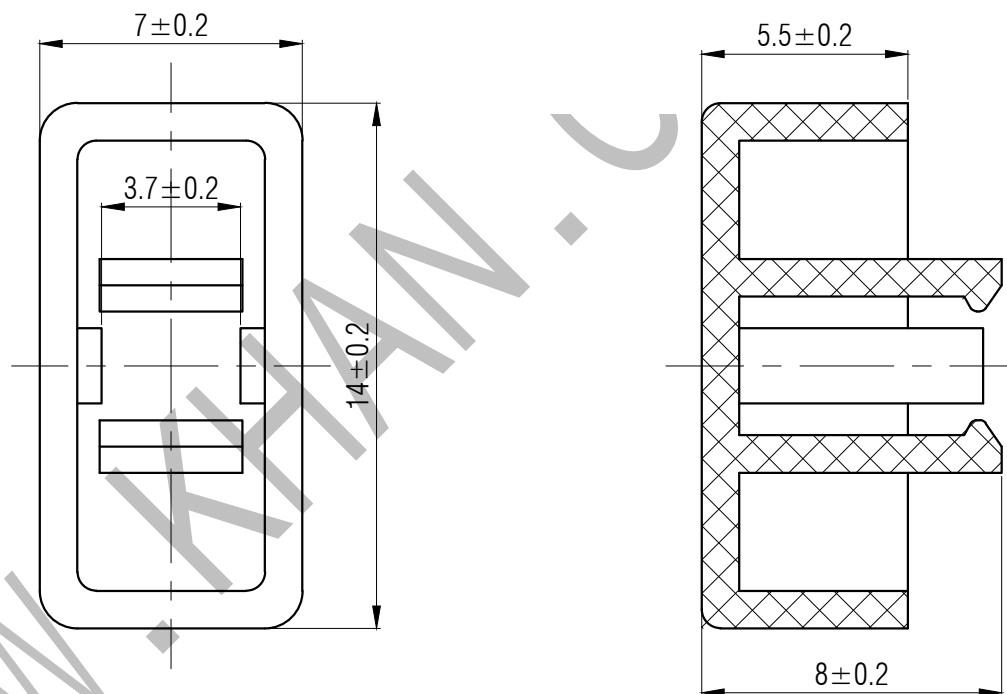

SWITCH CAP
P/N:SC207

Materials ABS

Color BLACK, RED

Packaging

Bulk Package

Inner Package: Plastic bag

Outer Package: Carton

VERSION

KH14FE22E

PROJECTION

Dimensions are shown:mm(inches)

SCALE

5:1

SIZE

A4

2016.04.25

DESIGN

DRAWN

APPROVAL